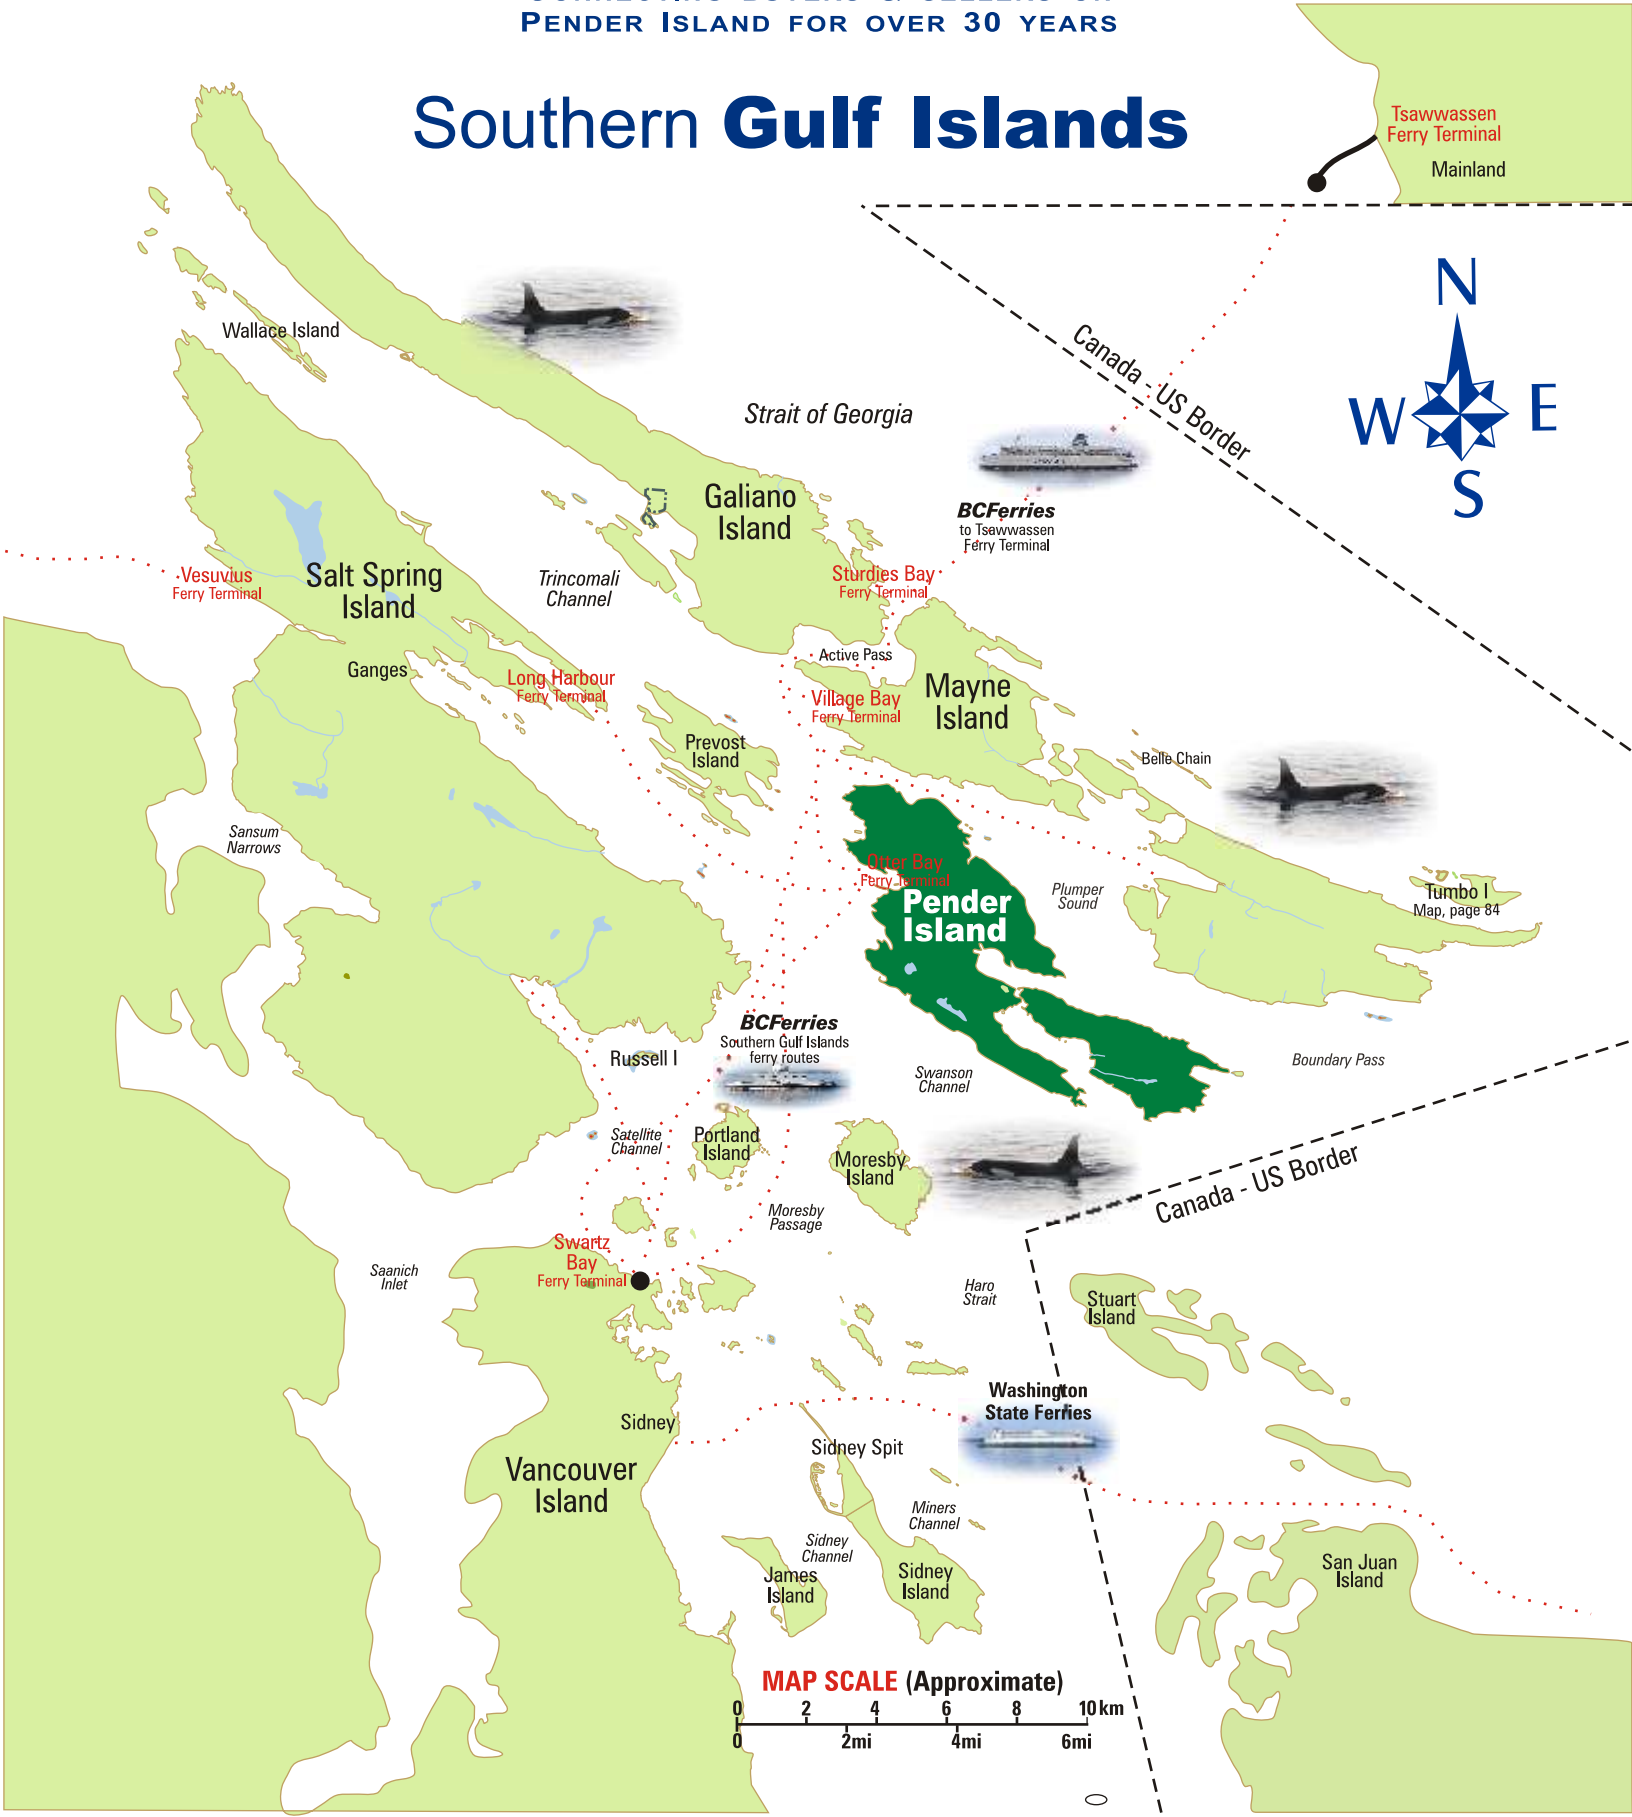

## Southern Gulf Islands

Tsawwassen Ferry Terminal  
Mainland

Wallace Island

Salt Spring Island

Vesuvius Ferry Terminal

Ganges

Long Harbour Ferry Terminal

Trincomali Channel

Swartz Bay Ferry Terminal

Saanich Inlet

Sidney

Vancouver Island

Sidney Spit

James Island

Sidney Island

Miners Channel

Stuart Island

Haro Strait

Washington State Ferries

San Juan Island

Boundary Pass

Tumbo I Map, page 84

Canada - US Border

Canada - US Border

BCFerries to Tsawwassen Ferry Terminal

Strait of Georgia

MAP SCALE (Approximate)